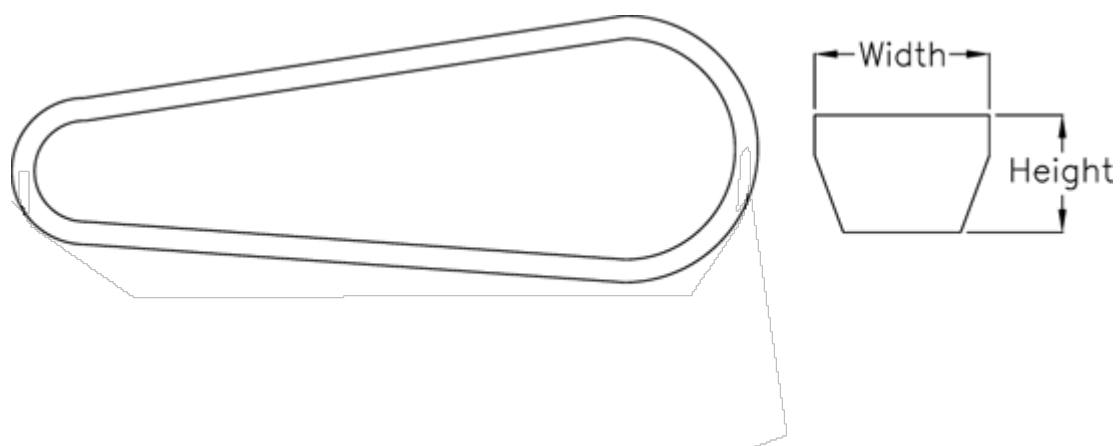

Data Sheet

Article number: 601962562650

Description: Gates V-belt SPA 2650 Ld 2650
DELTA NARROW

Measures

Datum length =	2650
Height	= 10
Width	= 13